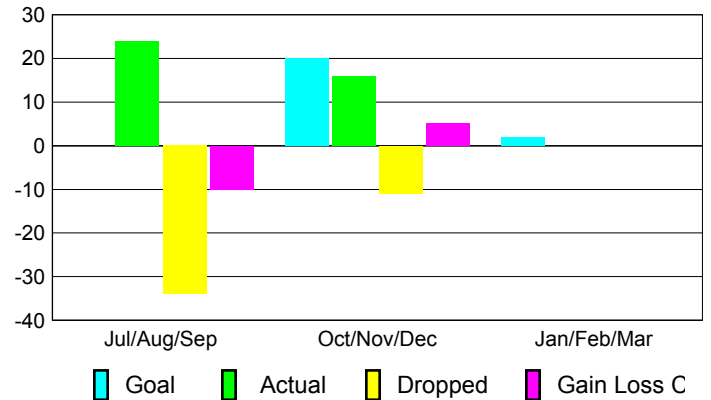

### Club Results 2012-2013

Goal, New, Dropped, Gain/Loss

## MEMBERSHIP

**Membership Results**  
2012-2013

**Membership**  
2011-2012

Month	Net Memb Goal	Actual New Memb	Actual Dropped Memb	Gain/Loss of Memb	Gain/Loss of Memb
Jul/Aug/Sep	0	24	-34	-10	3
Oct/Nov/Dec	20	16	-11	5	0
Jan/Feb/Mar	2				-25
<b>Totals</b>	<b>22</b>	<b>40</b>	<b>-45</b>	<b>-5</b>	<b>-22</b>

### Membership Results 2012-2013

Goal, New, Dropped, Gain/Loss