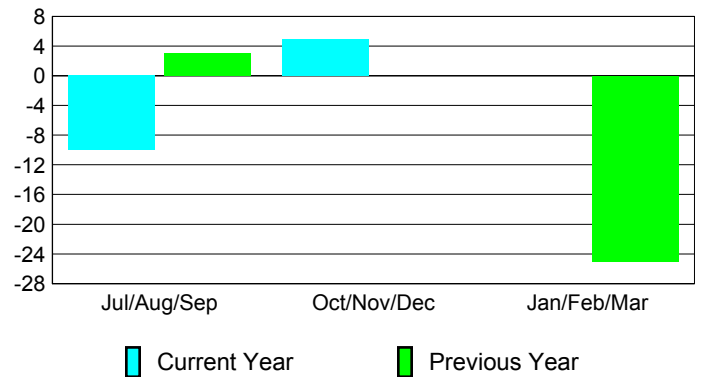

Comparison of Membership Gain/Loss

Current Year Compared to the Previous Year