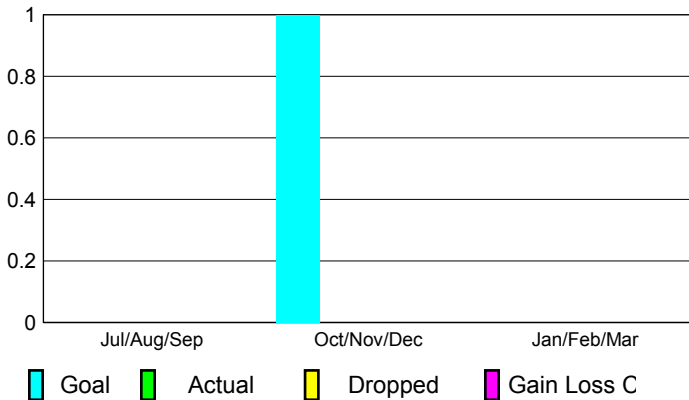

## CLUBS

**Club Results**  
2012-2013

**Clubs**  
2011-2012

Month	New Club Goal	Actual New Clubs	Actual Dropped Clubs	Gain/Loss of Clubs	Gain/Loss of Clubs
Jul/Aug/Sep	0	0	0	0	0
Oct/Nov/Dec	1	0	0	0	0
Jan/Feb/Mar	0				0
<b>Totals</b>	<b>1</b>	<b>0</b>	<b>0</b>	<b>0</b>	<b>0</b>

### Club Results 2012-2013

Goal, New, Dropped, Gain/Loss